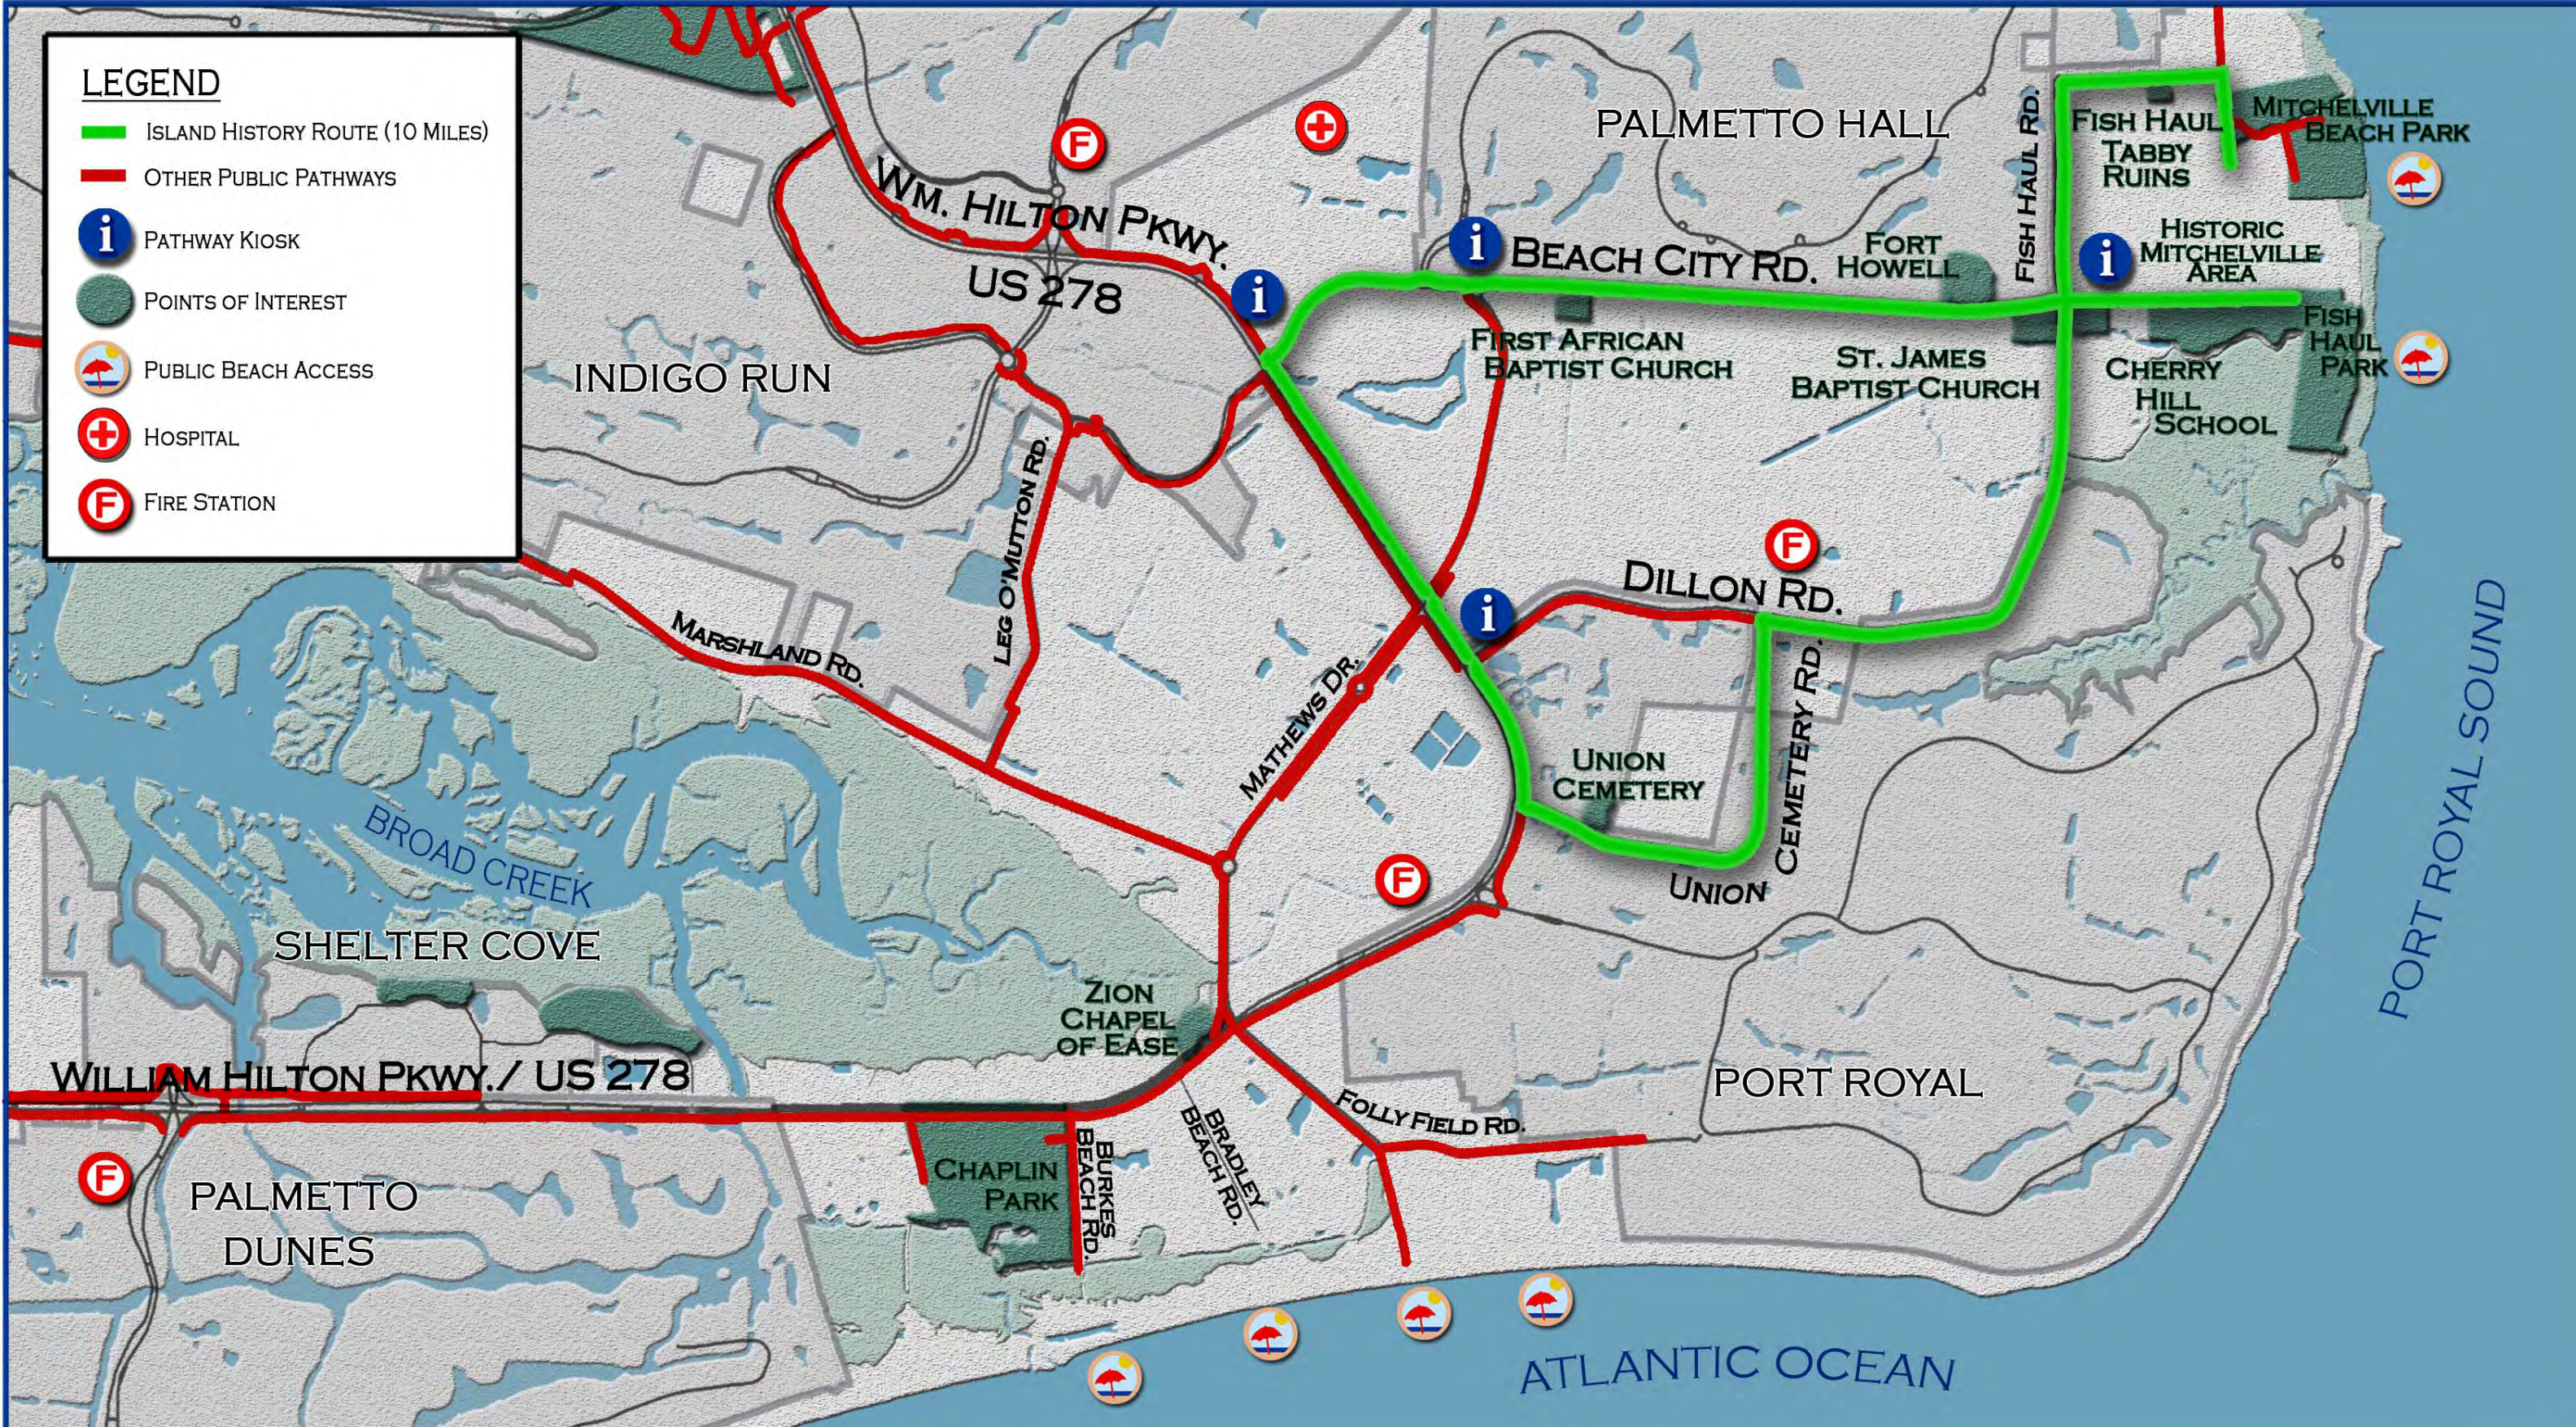

LEGEND

- ISLAND HISTORY ROUTE (10 MILES)
- OTHER PUBLIC PATHWAYS
- PATHWAY KIOSK
- POINTS OF INTEREST
- PUBLIC BEACH ACCESS
- HOSPITAL
- FIRE STATION

LOCATION MAP

ISLAND HISTORY PATHWAY ROUTE

TOWN OF HILTON HEAD ISLAND